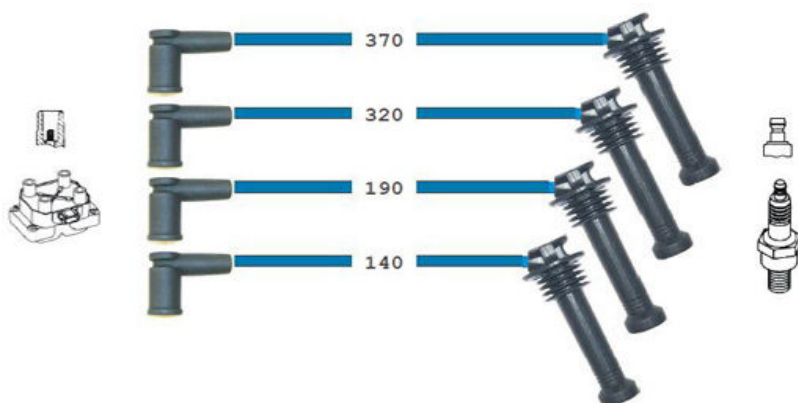

CCO.95491-G

FORD

C-MAX Flixifuel 1600
Fiesta V LPG 16V 1400
Fiesta VI LPG 16V 1400
Focus II LPG 1600
Focus Ti-Vtc GPL 1600
Focus III Flexifuel 1600
Fusion GPL 1400