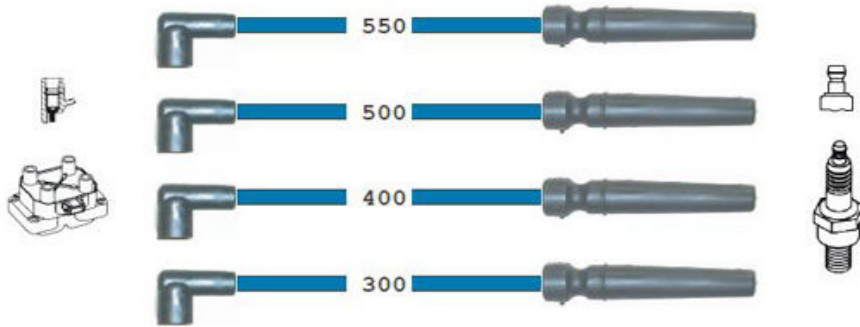

# CAVI CANDELE GAS LINE

Articolo (Article)

Serie Cavi Candele (Ignition Cable Set)

Applicazioni (Applications)

CC

**CCO.88211-G**

**CHEVROLET**

Lacetti GPL Eco Logic	1600
Nubira i, Wagon (GPL Eco Logic)	1600