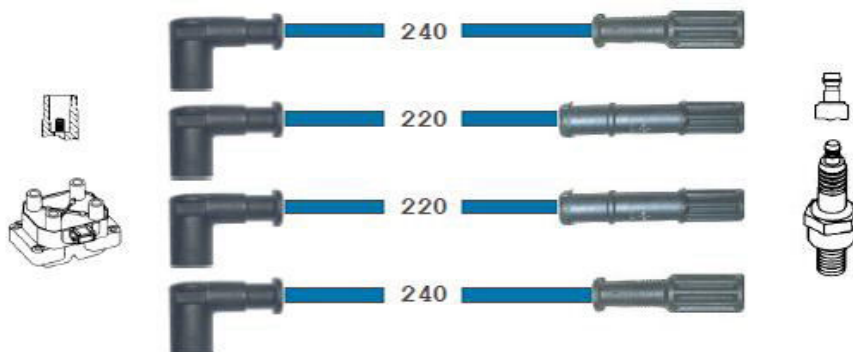

CAVI CANDELE GAS LINE

Articolo (Article)

Serie Cavi Candele (Ignition Cable Set)

Applicazioni (Applications)

CC

CCO.74370-G

FIAT

Doblò Natural Power	1600
Doblò ie, Cargo Bipower 16V	1600
Doblò ie Bipower	1600
Marea 100 Bipower 16V	1600
Multipla Bipower 16V	1600
Multipla Blupower 16V	1600

CCO.74440-G

FIAT

Palio Weekend Flexfuel	1200
Palio Weekend LPG	1200
Panda Bipower	1200
Panda LPG	1200
Punto Natural Power	1200
Punto Bifuel	1200

CCO.74460-G

FIAT

500 LPG	1200
Fiorino Natural Power	1400
Fiorino Qubo Natural Power	1400
Idea LPG 8V	1400
Panda LPG	1200
Panda Bipower	1400
Panda Natural Power	1400
Punto Evo LPG	1400
Punto Evo Natural Power	1400
Qubo Natural Power	1400

LANCIA

Musa LPG	1400
Ypsilon Bifuel	1200
Ypsilon LPG	1400

CCO.85181-G

HYUNDAI

i30, CW LPG	2000
Pro Ceed GPL	2000
Tucson i LPG	2000