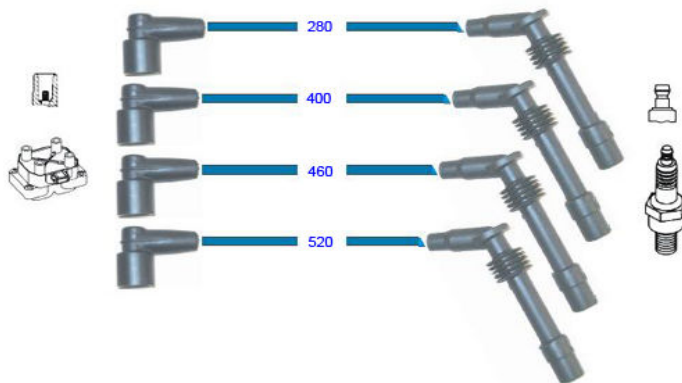

CHEVROLET

Spark GPL Eco Logic 16V	1000
Spark LPG	1200
Spark GPL Eco Logic 16V	1200

CCO.90721-G