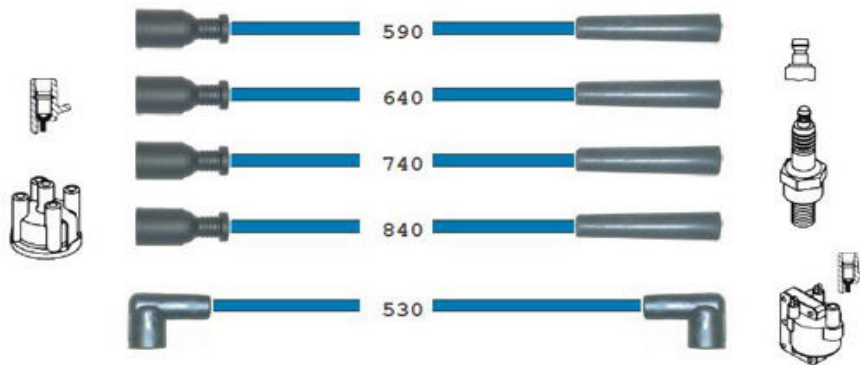

CCO.96301-G

TATA

Indica Bifuel GPL

1400

Indica Bifuel Metano

1400

Indigo Bifuel GPL

1400

Indigo Bifuel Metano

1400