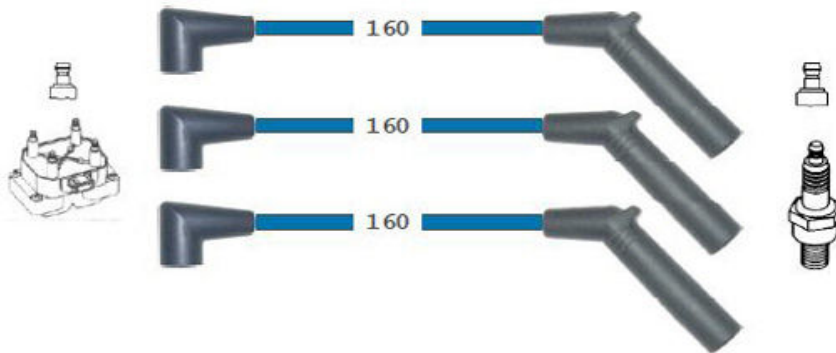

# CAVI CANDELE GAS LINE

Articolo (Article) Serie Cavi Candele (Ignition Cable Set) Applicazioni (Applications) CC

**CCO.88141-G**

**CHEVROLET**  
Matiz LPG (F8CV)

800

**CCO.88161-G**

**CHEVROLET**  
Matiz i LPG (F8CV)