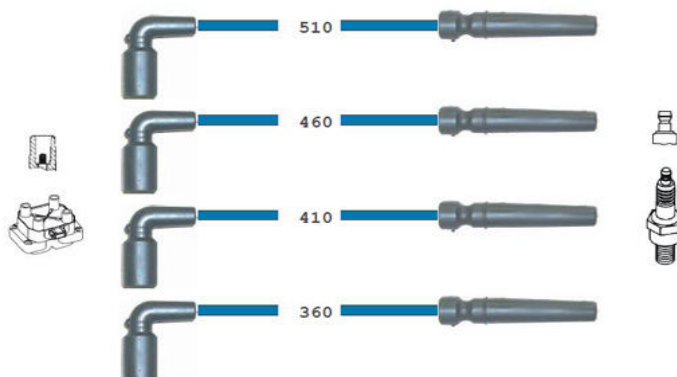

CAVI CANDELE GAS LINE

Articolo (Article)

Serie Cavi Candele (Ignition Cable Set)

Applicazioni (Applications)

CC

CCO.85201-G

HYUNDAI
i10 LPG

1100

CCO.85211-G

KIA
Rio II 16V GPL

1400

CCO.85301-G

HYUNDAI
i10 Bludrive LPG (G4LA)
i20 Bludrive LPG (G4LA)

1200

1200

CCO.88131-G

CHEVROLET
Aveo CNG (L95)

1400