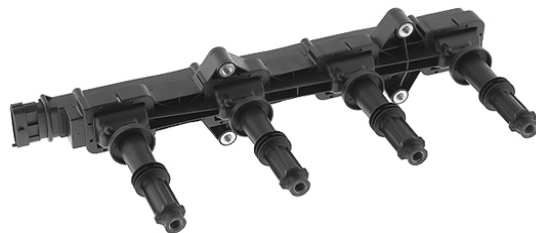

BM435

Note: 6PIN

O.E
ALFA ROMEO
71739702
OPEL
6235124
9153250
93172030

Applicazioni (Applications)
ALFA ROMEO
159, Brera, Spider
OPEL
Signum, Vectra C, Zafira