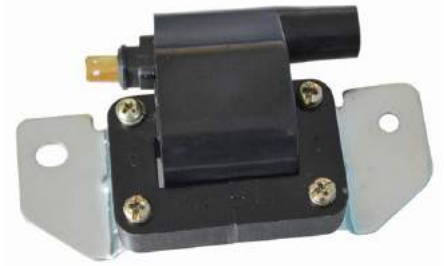

DACIA
LADA
MAZDA
NISSAN
RENAULT

BM035

Note: 2PIN

O.E
DAEWOO
96320818
96336522

Applicazioni (Applications)

DAEWOO
Matiz
Tico

BM032

Note: 2PIN
senza modulo e staffa
(without module and fastening clamp)