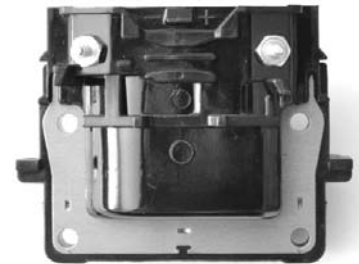

BM036

Note: 2PIN

O.E
BOSCH
F000ZS0117
TOYOTA
90919-02164

Applicazioni (Applications)

TOYOTA
Carina
Celica
Corolla
Hiace
Paseo
Rav 4
Starlet